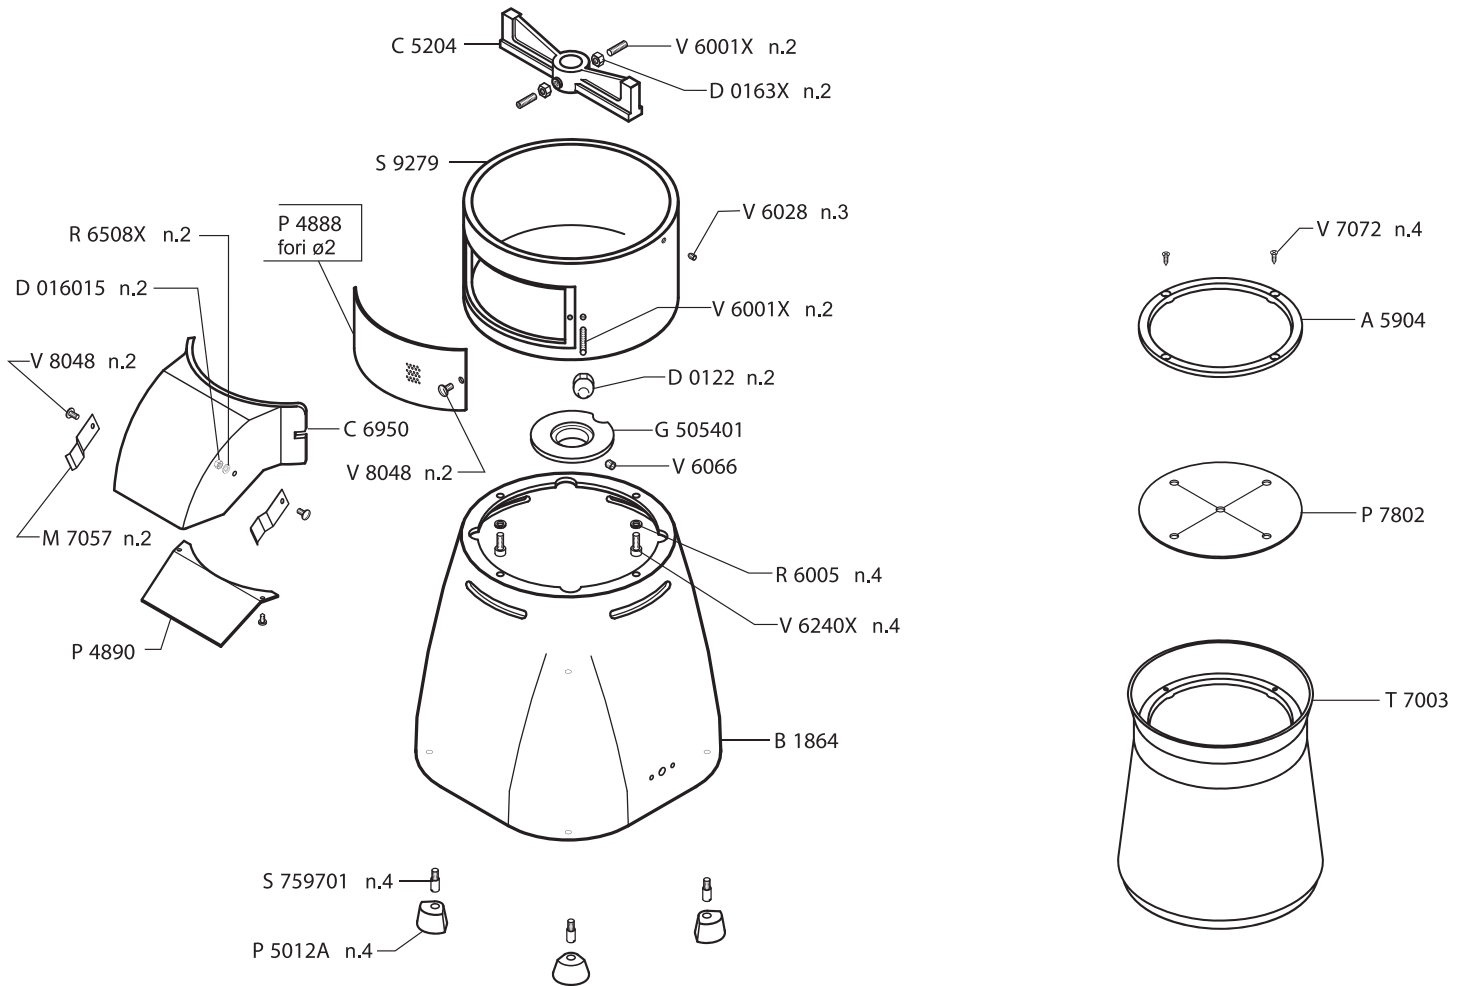

Parts Breakdown

Model GR-IT-0080 11411

Parts Breakdown

Model GR-IT-0080 11411

Parts Breakdown

Model GR-IT-0080 11411

Item No.	Description	Position	Item No.	Description	Position	Item No.	Description	Position
36542	M20 Cover Ring for 11411	A5904	17366	Switch 19971/TS12 for 11411	I3632	36903	Box Interruttore for 11411	S102685
74399	Base for 11411	B1864	16942	Circuit Breaker for 11411	I3682	36929	Pin D.8 M6 L.26 for 11411	S759701
17322	Knife for 11411	C5204	20461	Switch for 11411	I3710	36933	Statore H.80 120/60 (Tubo ESTR.135) for 11411	S8569
17326	Capacitor 25MF 400V for 11411	C5816	19784	Clip for 11411	M7057	36975	Motor Support for 11411	S9279
36611	Connector L=19 for 11411	C6008	36756	Motor 120/60 (ESTR.135) for 11411	M8266	36989	Switch Pad Panel for 11411	T1759
36612	Connector L=23 for 11411	C6013	36774	Strain Relief for 11411	P2001	36995	Tramoggia for 11411	T7003
36614	Cover Anter.Motor H (Diam.135) for 11411	C6464	17415	Strain Relief for 11411	P2008	37013	Motor Fan MEC80 148x16 for 11411	V4014
36615	H-C Series Back Motor Cover for 11411	C6466	60421	Electrical Conduit for 11411	P2011	37015	Screw STTC U6113 M6x20 Stainless Steel for 11411	V6001X
36617	Motor Fan Cover for 11411	C6573	36779	Core-Hitch+Nut for 11411	P2015	37020	Screw M5x8 U5923 for 11411	V6028
36620	Cover Box Interruttore for 11411	C6640	36837	Mesh Filter for 11411	P4888	19691	Grub Screw M6x6 for 11411	V6066
36627	Corpo Bocca for 11411	C6950	36838	Piattina per Corpo Bocca for 11411	P4890	19697	Screw M5x16 for 11411	V6211
16925	Bearing 2RS-6204 20x47x14 for 11411	C8024	17435	Foot 16646/12/19971 for 11411	P5012A	19699	Screw M4x25 for 11411	V6231
36631	Bearing 2RS-6205 25x52x15 for 11411	C8056	19176	Protector for 11411	P7802	37037	Screw TCEI U5931 M6x16 for 11411	V6240X
AM509	Nut Fiss.Bocca Macinapane for 11411	D0122	19657	Washer 4 for 11411	R6003	19701	Screw M6x20 for 11411	V6245
36644	U5588 M5 Stainless Steel Nut for 11411	D016015	19658	Washer 6 for 11411	R6005	37047	Screw TC Aut.D7971 2.9x13 for 11411	V6276
36646	Nut U5588 M6 Stainless Steel for 11411	D0163X	19665	Washer for 11411	R6260	37048	Screw TCTC Aut.D7981 3.5x9.5 for 11411	V6279
36693	Ring for Motor for 11411	G505401	36882	Washer U6592 5 Stainless Steel for 11411	R6508X	37087	Screw TSPTC Aut.U6955 3.5x14 for 11411	V7072
36697	Logging Lock Nut for 11411	G5064	16967	Washer U65926 for 11411	R6512	37106	Stainless Steel Switch Screw M5x10 for 11411	V8048
36707	Switch Handle for 11411	I1980	36898	Rotor (A3125 P2523) 230/50 for 11411	R8065			