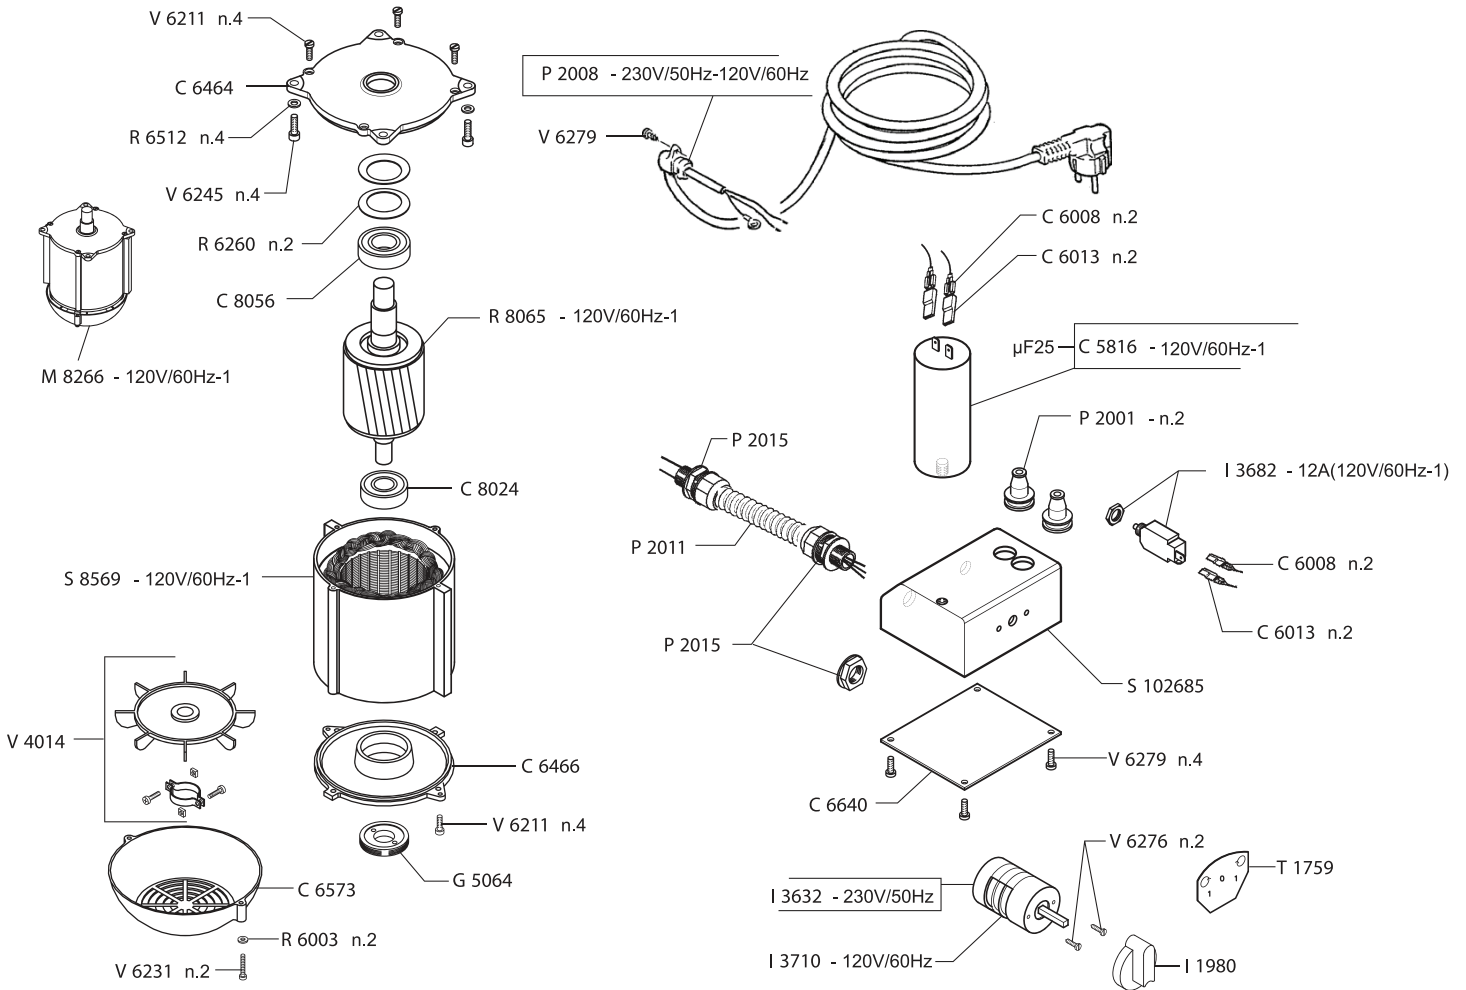

Parts Breakdown

Model GR-IT-0080 11411

Parts Breakdown

Model GR-IT-0080 11411

Parts Breakdown

Model GR-IT-0080 11411

Item No.	Description	Position	Item No.	Description	Position	Item No.	Description	Position
36542	M20 Cover Ring for 11411	A5904	17366	Switch 19971/TS12 for 11411	I3632	36903	Box Interruttore for 11411	S102685
74399	Base for 11411	B1864	16942	Circuit Breaker for 11411	I3682	36929	Pin D.8 M6 L.26 for 11411	S759701
17322	Knife for 11411	C5204	20461	Switch for 11411	I3710	36933	Statore H.80 120/60 (Tubo ESTR.135) for 11411	S8569
17326	Capacitor 25MF 400V for 11411	C5816	19784	Clip for 11411	M7057	36975	Motor Support for 11411	S9279
36611	Connector L=19 for 11411	C6008	36756	Motor 120/60 (ESTR.135) for 11411	M8266	36989	Switch Pad Panel for 11411	T1759
36612	Connector L=23 for 11411	C6013	36774	Strain Relief for 11411	P2001	36995	Tramoggia for 11411	T7003
36614	Cover Anter.Motor H (Diam.135) for 11411	C6464	17415	Strain Relief for 11411	P2008	37013	Motor Fan MEC80 148x16 for 11411	V4014
36615	H-C Series Back Motor Cover for 11411	C6466	60421	Electrical Conduit for 11411	P2011	37015	Screw STTC U6113 M6x20 Stainless Steel for 11411	V6001X
36617	Motor Fan Cover for 11411	C6573	36779	Core-Hitch+Nut for 11411	P2015	37020	Screw M5x8 U5923 for 11411	V6028
36620	Cover Box Interruttore for 11411	C6640	36837	Mesh Filter for 11411	P4888	19691	Grub Screw M6x6 for 11411	V6066
36627	Corpo Bocca for 11411	C6950	36838	Piattina per Corpo Bocca for 11411	P4890	19697	Screw M5x16 for 11411	V6211
16925	Bearing 2RS-6204 20x47x14 for 11411	C8024	17435	Foot 16646/12/19971 for 11411	P5012A	19699	Screw M4x25 for 11411	V6231
36631	Bearing 2RS-6205 25x52x15 for 11411	C8056	19176	Protector for 11411	P7802	37037	Screw TCEI U5931 M6x16 for 11411	V6240X
AM509	Nut Fiss.Bocca Macinapane for 11411	D0122	19657	Washer 4 for 11411	R6003	19701	Screw M6x20 for 11411	V6245
36644	U5588 M5 Stainless Steel Nut for 11411	D016015	19658	Washer 6 for 11411	R6005	37047	Screw TC Aut.D7971 2.9x13 for 11411	V6276
36646	Nut U5588 M6 Stainless Steel for 11411	D0163X	19665	Washer for 11411	R6260	37048	Screw TCTC Aut.D7981 3.5x9.5 for 11411	V6279
36693	Ring for Motor for 11411	G505401	36882	Washer U6592 5 Stainless Steel for 11411	R6508X	37087	Screw TSPTC Aut.U6955 3.5x14 for 11411	V7072
36697	Logging Lock Nut for 11411	G5064	16967	Washer U65926 for 11411	R6512	37106	Stainless Steel Switch Screw M5x10 for 11411	V8048
36707	Switch Handle for 11411	I1980	36898	Rotor (A3125 P2523) 230/50 for 11411	R8065			